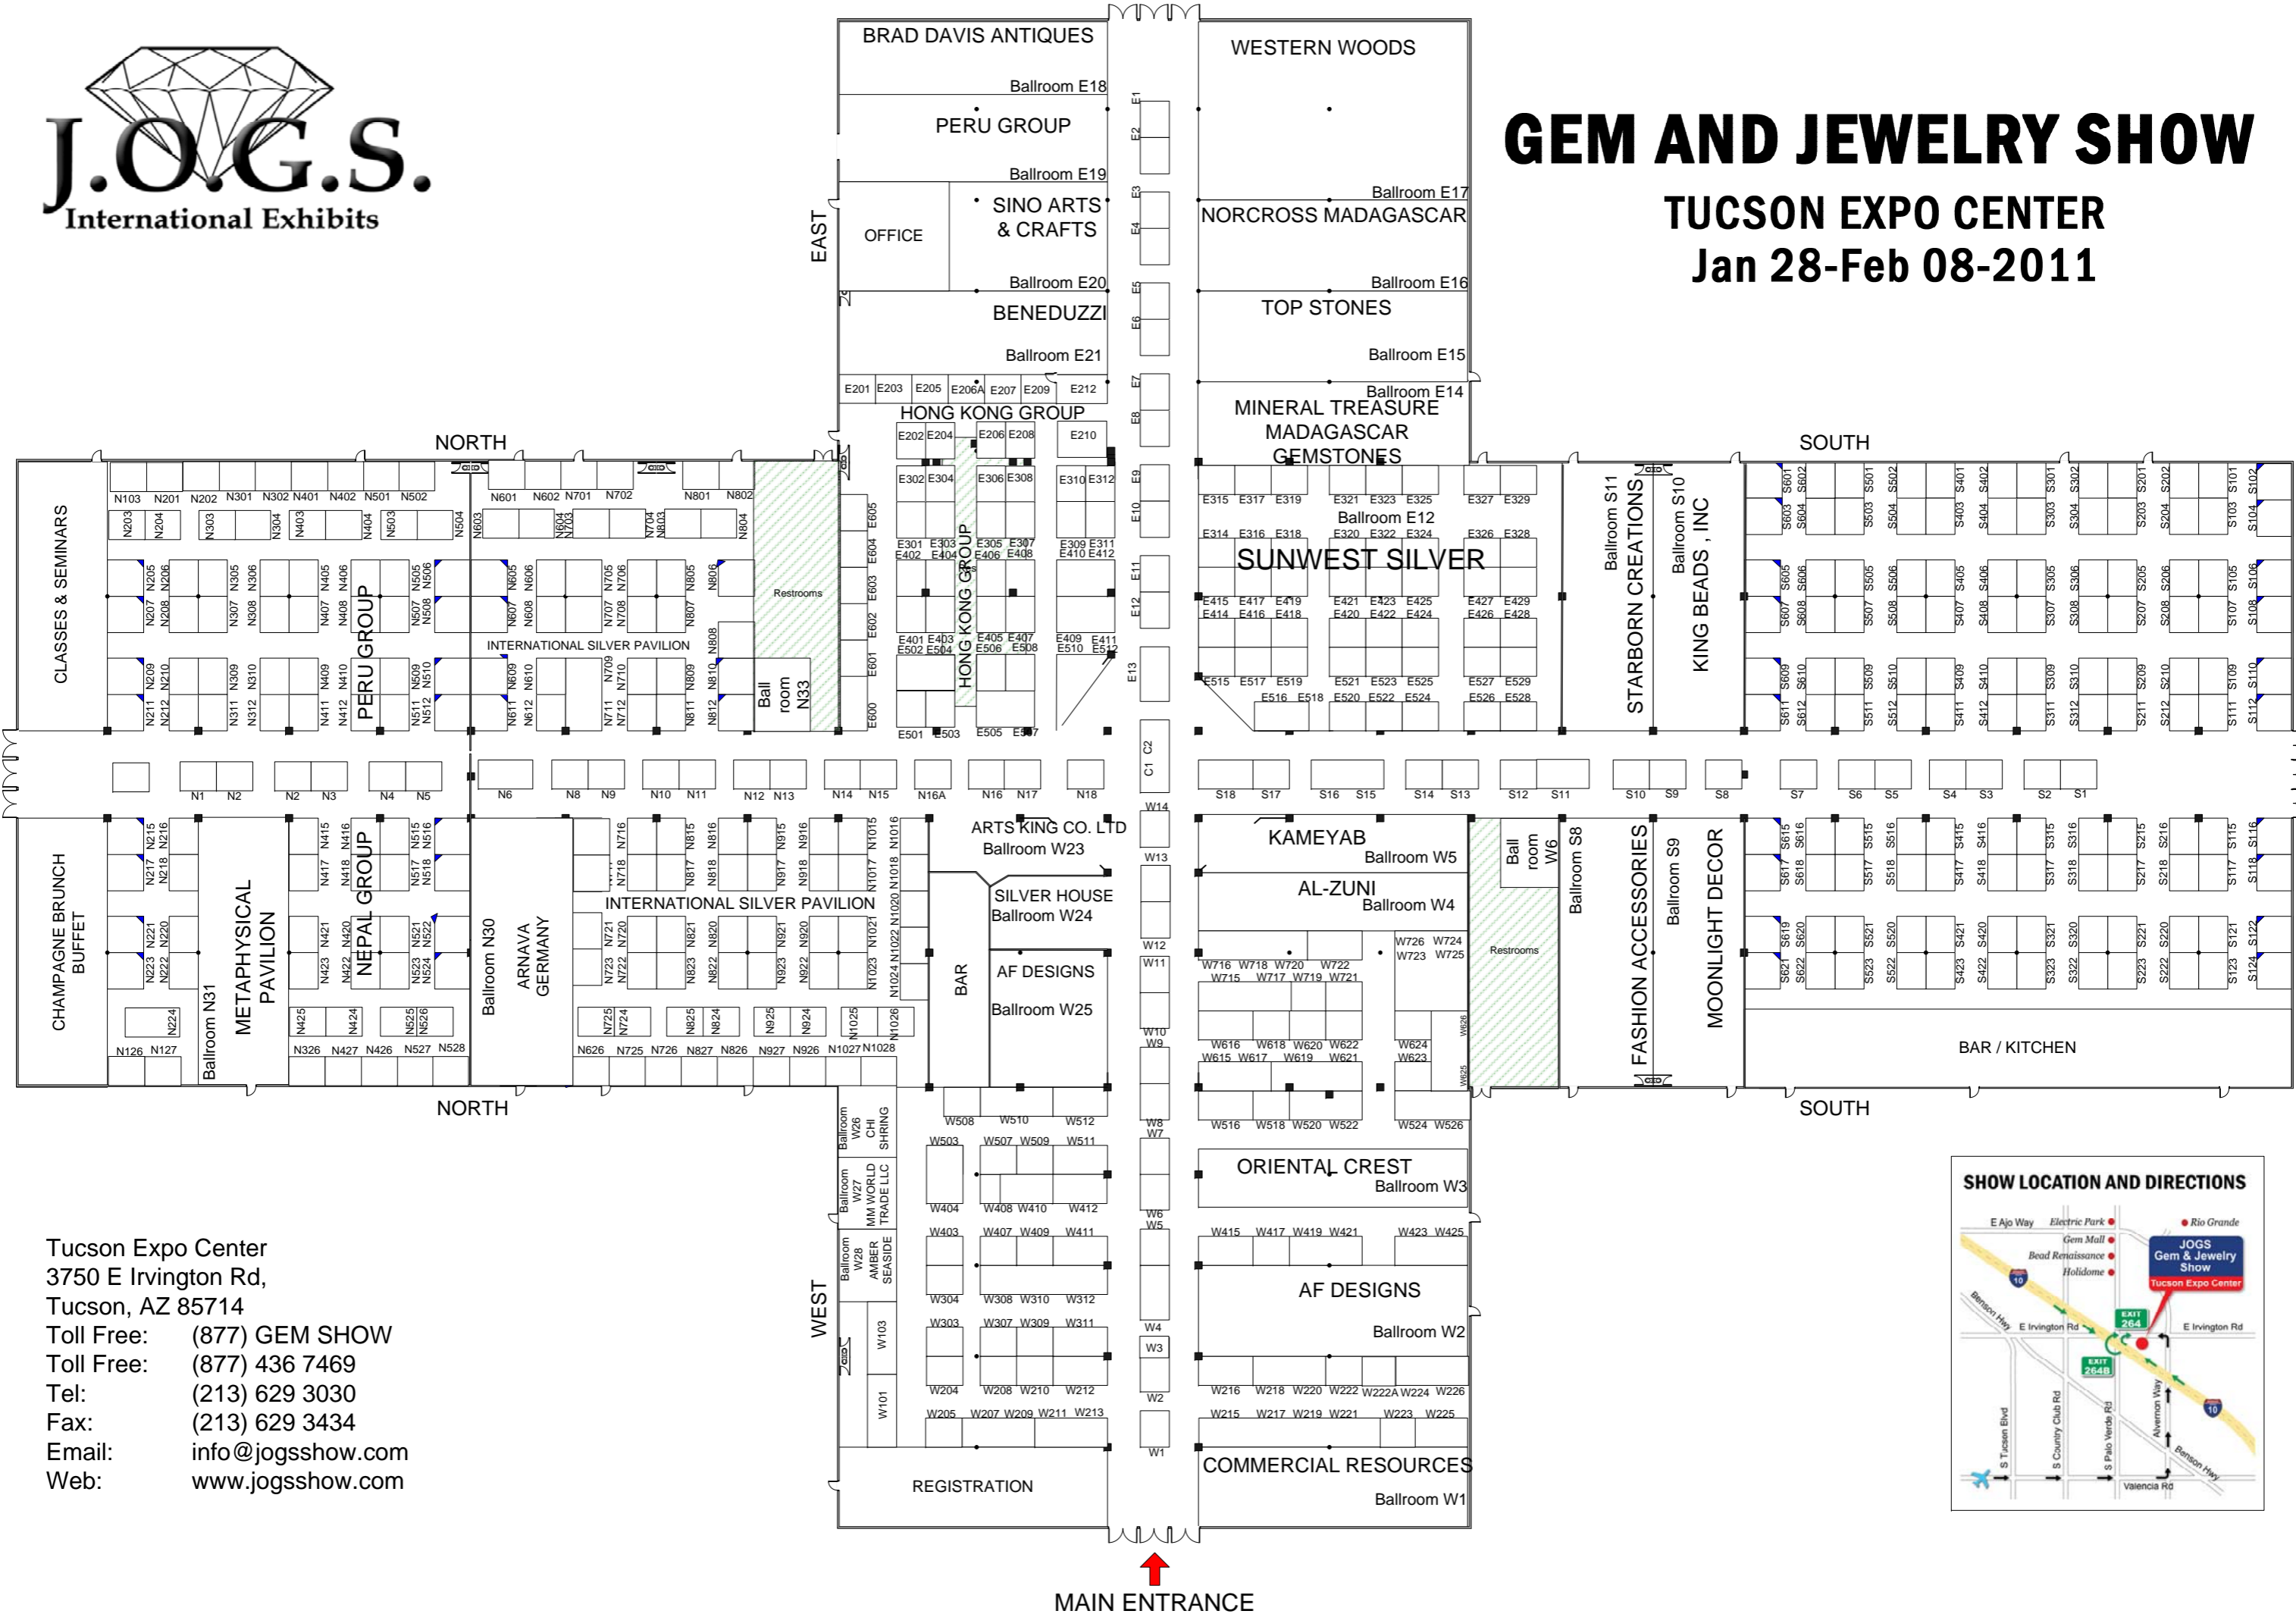

# GEM AND JEWELRY SHOW

## TUCSON EXPO CENTER

### Jan 28-Feb 08-2011

↑  
MAIN ENTRANCE

Tucson Expo Center  
 3750 E Irvington Rd,  
 Tucson, AZ 85714  
 Toll Free: (877) GEM SHOW  
 Toll Free: (877) 436 7469  
 Tel: (213) 629 3030  
 Fax: (213) 629 3434  
 Email: info@jogsshow.com  
 Web: www.jogsshow.com