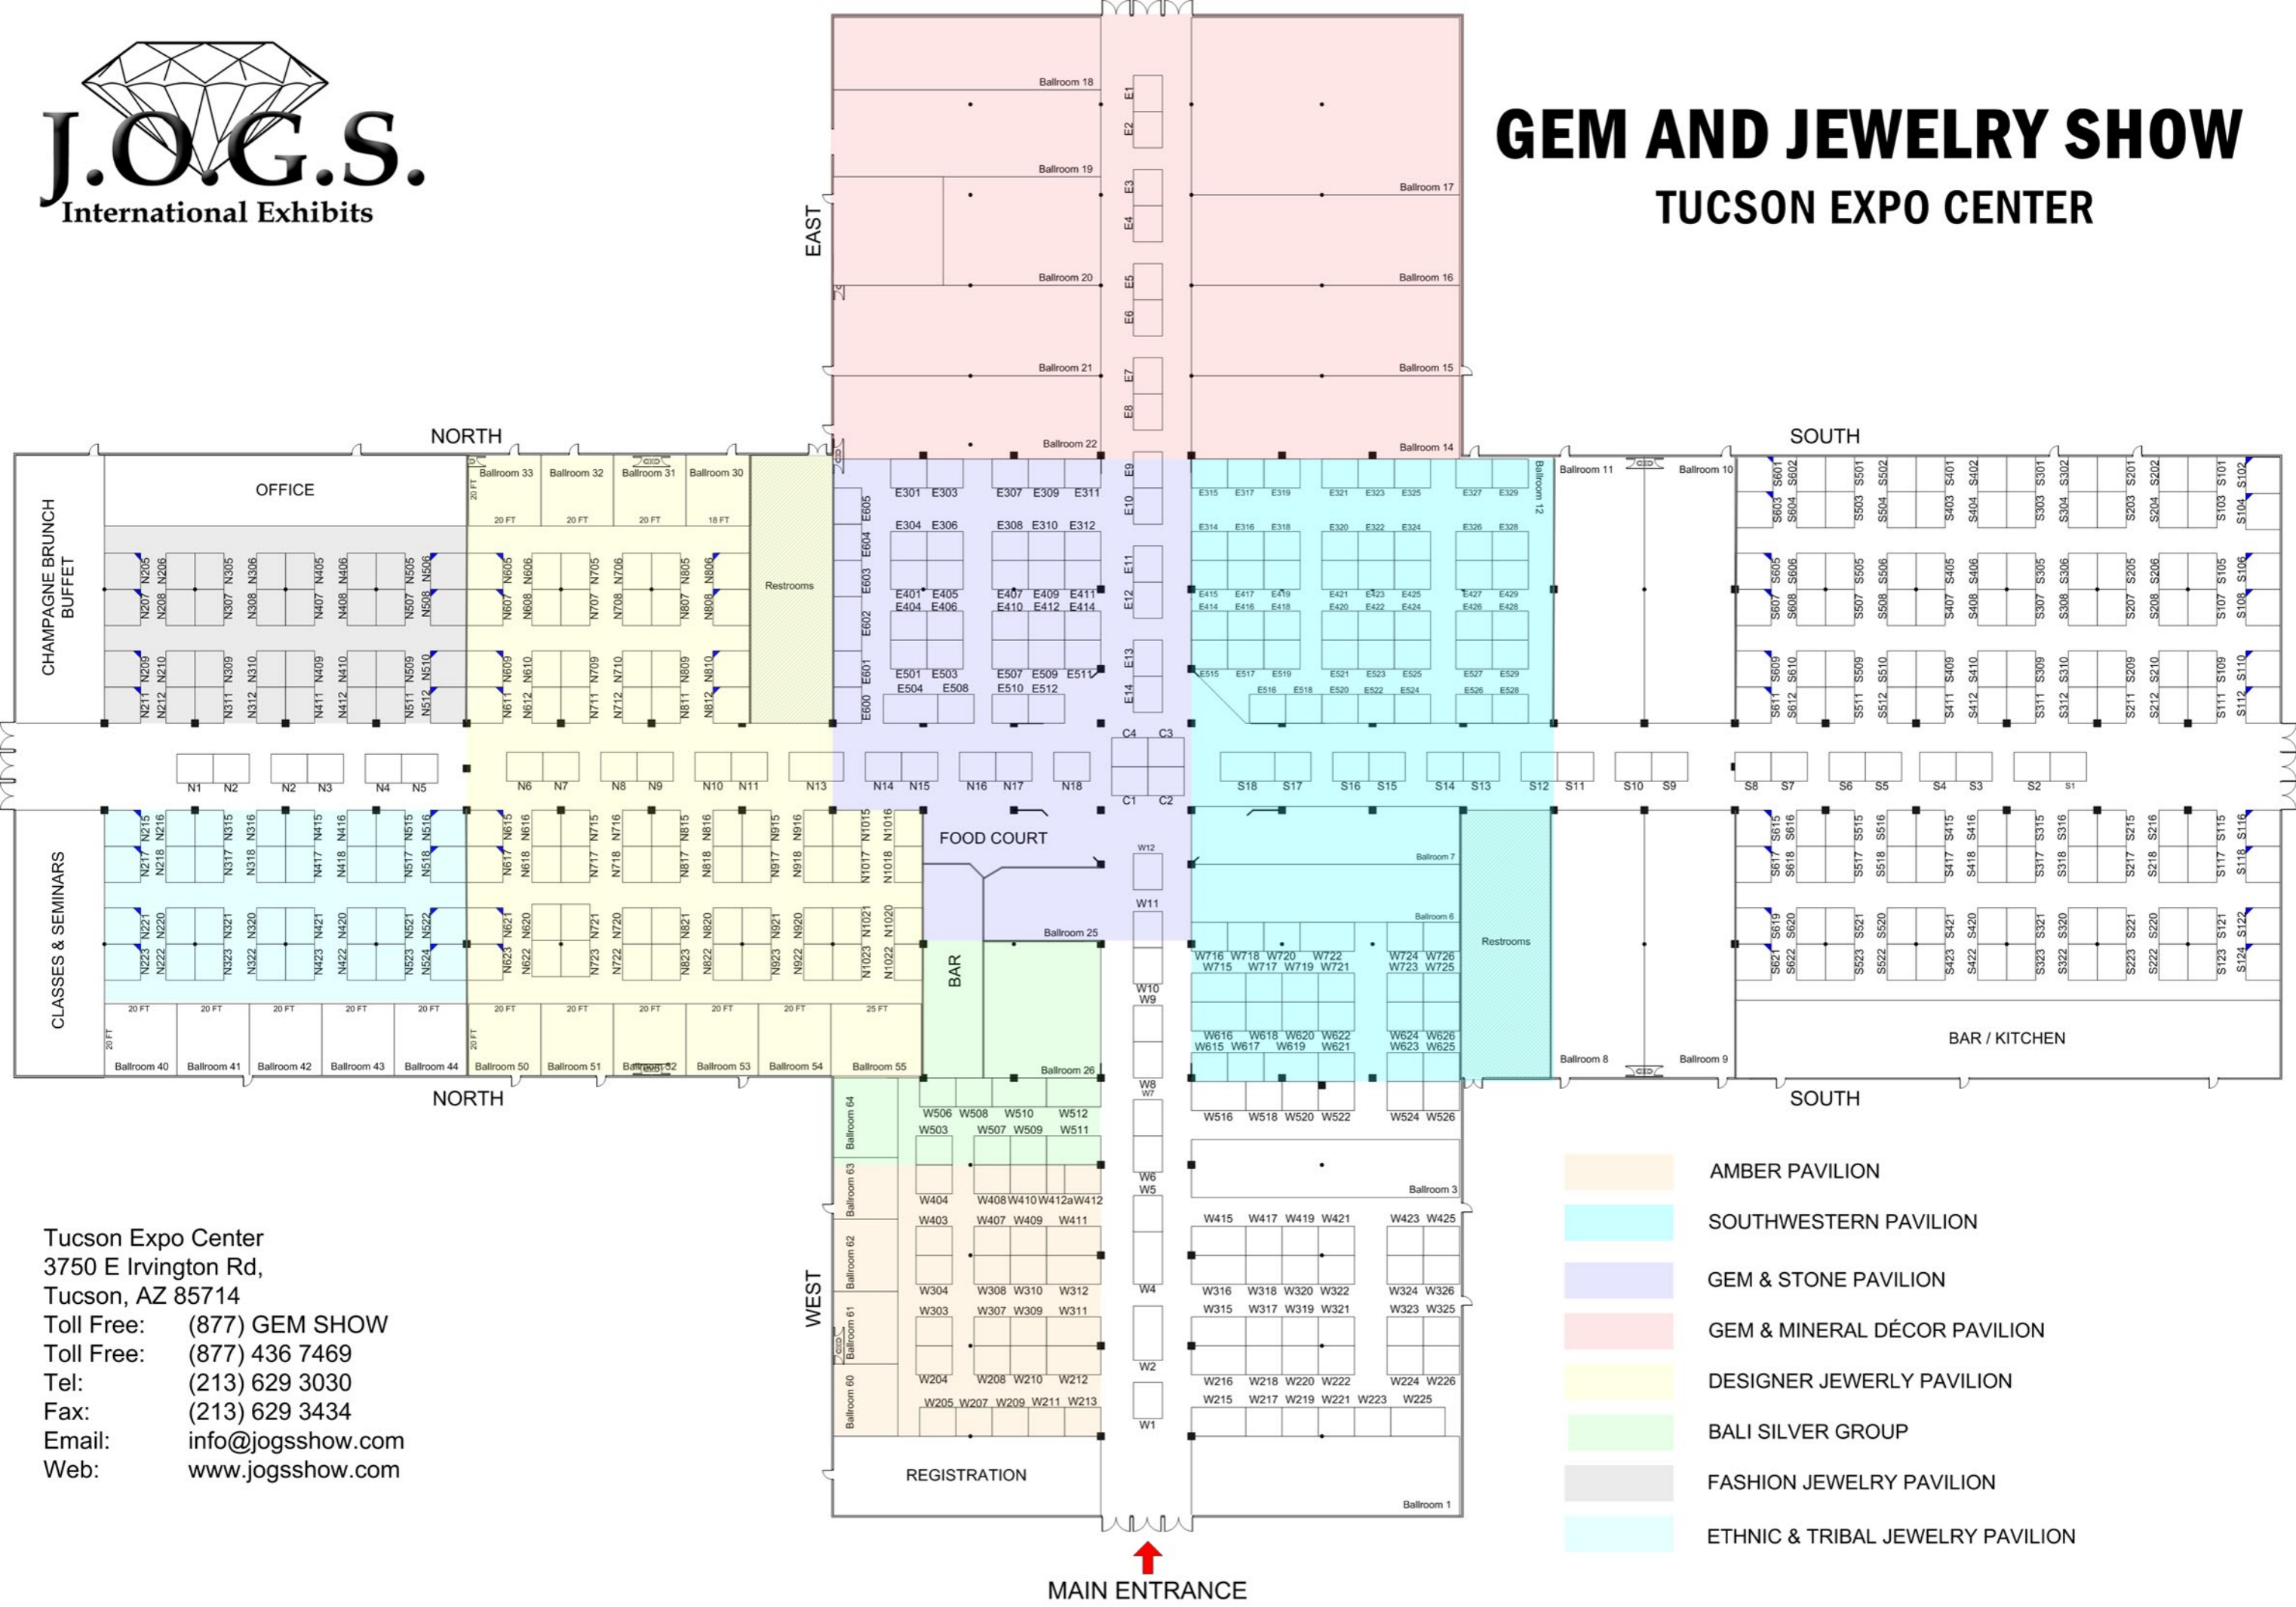

GEM AND JEWELRY SHOW

TUCSON EXPO CENTER

Tucson Expo Center
 3750 E Irvington Rd,
 Tucson, AZ 85714
 Toll Free: (877) GEM SHOW
 Toll Free: (877) 436 7469
 Tel: (213) 629 3030
 Fax: (213) 629 3434
 Email: info@jogsshow.com
 Web: www.jogsshow.com

- AMBER PAVILION
- SOUTHWESTERN PAVILION
- GEM & STONE PAVILION
- GEM & MINERAL DÉCOR PAVILION
- DESIGNER JEWELRY PAVILION
- BALI SILVER GROUP
- FASHION JEWELRY PAVILION
- ETHNIC & TRIBAL JEWELRY PAVILION

↑
MAIN ENTRANCE