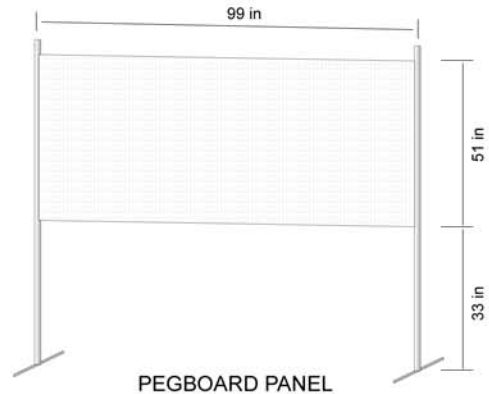

INTERNET SERVICE

	DISCOUNT	STANDARD	QUANTITY	TOTAL
WIRELESS INTERNET (Up to 144 Kbps)	\$250	\$300		

WHITE PEGBOARD PANELS

	DISCOUNT	STANDARD	QUANTITY	TOTAL
4' x 8' HORIZONTAL	\$75	\$140		

* Pegboard hooks are not provided with pegboards. The hooks could be any size as long as they will fit 1/4 inch diameter hole and there is different diameter hooks you can use (for example Home Depot Double Prong Straight Hook 1/4 inch by 8 inches long) they are standard for all US shows.

POLE PACKAGE

	DISCOUNT	STANDARD	QUANTITY	TOTAL
PIPE UPRIGHT	\$18	\$24		
TELESCOPIC ROD	\$19	\$25		

Company Name: _____

Booth # _____ Signature: _____ Authorized by: _____