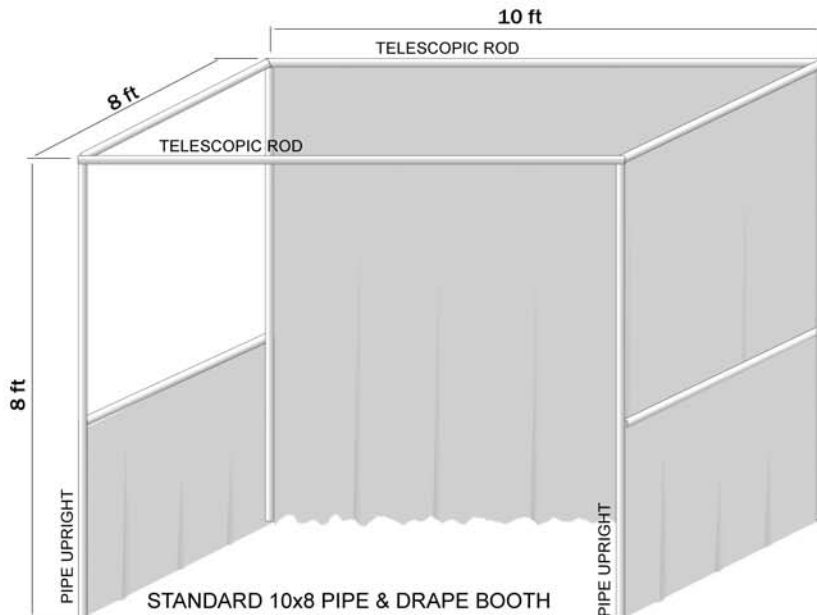

INTERNET SERVICE

	DISCOUNT	STANDARD	QUANTITY	TOTAL
WIRELESS INTERNET (Up to 144 Kbps)	\$250	\$300		

WHITE PEGBOARD PANELS

	DISCOUNT	STANDARD	QUANTITY	TOTAL
4' x 8' HORIZONTAL	\$75	\$140		

* Pegboard hooks are not provided with pegboards. The hooks could be any size as long as they will fit 1/4 inch diameter hole and there is different diameter hooks you can use (for example Home Depot Double Prong Straight Hook 1/4 inch by 8 inches long) they are standard for all US shows.

POLE PACKAGE

	DISCOUNT	STANDARD	QUANTITY	TOTAL
PIPE UPRIGHT	\$18	\$24		
TELESCOPIC ROD	\$19	\$25		

Company Name: _____

Booth # _____ Signature: _____ Authorized by: _____